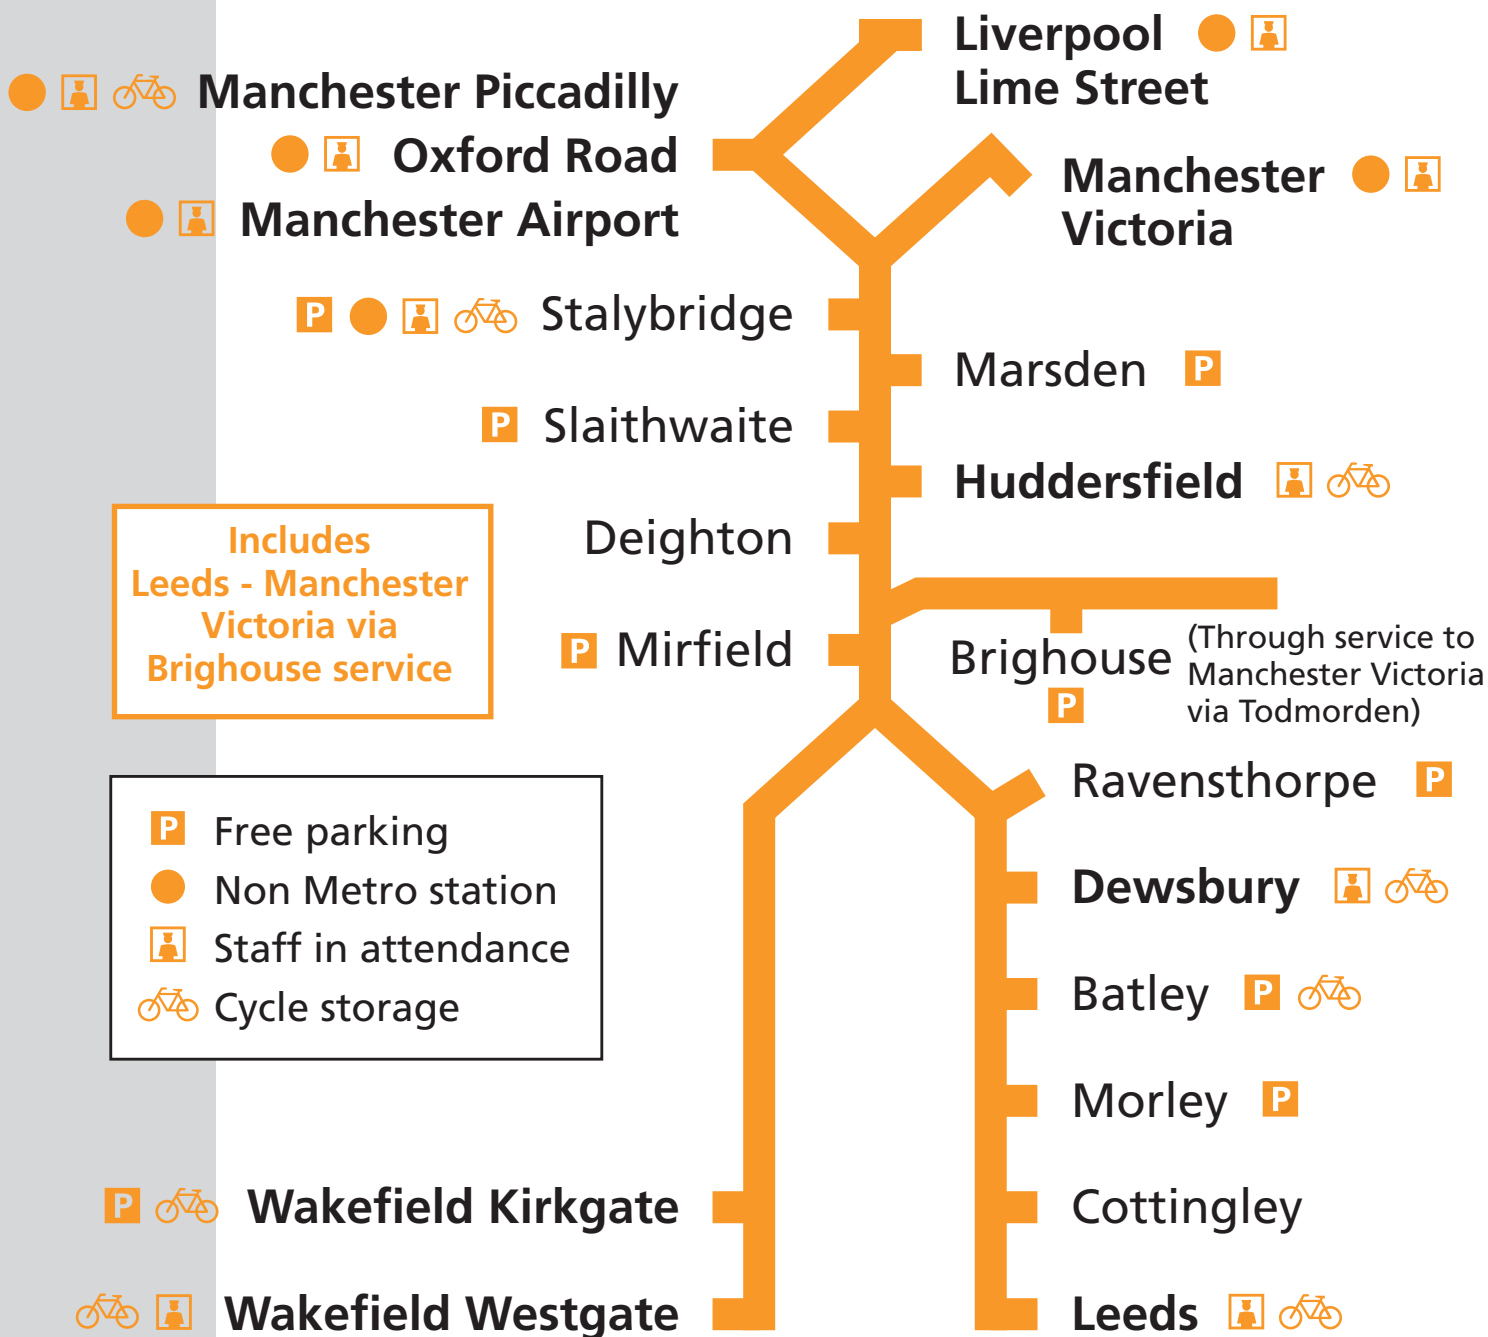

13 December 2009 to 22 May 2010

METRO

Huddersfield Train Times

Includes
Leeds - Manchester
Victoria via
Brighouse service

- P Free parking
- Non Metro station
- Staff in attendance
- Cycle storage

Including First TransPennine
Express trains

National Rail

Britain's train companies working together

Save time and download your timetables from

www.wymetro.com

Huddersfield Line Timetable

West Yorkshire local rail services between Leeds / Wakefield Westgate and Huddersfield / Marsden are operated by Northern in accordance with the requirements of Metro. TransPennine Express services between Leeds and Manchester are operated by First / Keolis.

This timetable shows all trains between Leeds and Manchester via Huddersfield, between Wakefield and Huddersfield, and between Leeds and Manchester via Brighouse. Additional trains run between Leeds and Manchester Victoria / Huddersfield via Bradford (see Caldervale Line timetable).