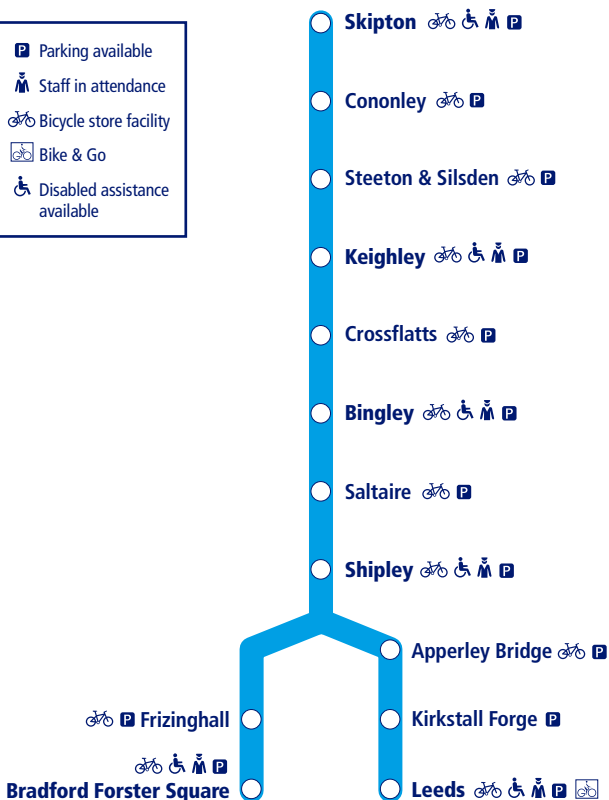

## Skipton to Leeds and Bradford Forster Square (Airedale Line)

 Parking available
 Staff in attendance
 Bicycle store facility
 Bike & Go
 Disabled assistance available

This timetable shows all train services between **Skipton and Leeds/Bradford Forster Square**.