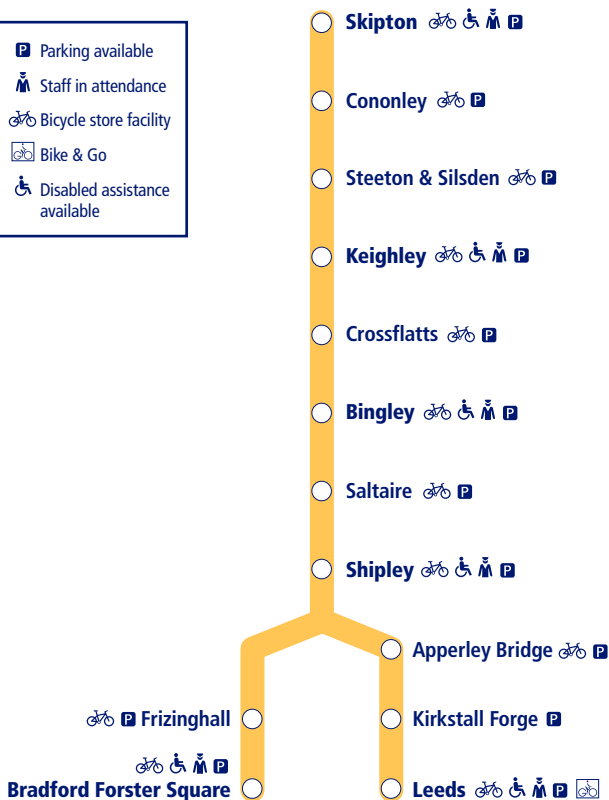

40

Train times

19 May 2019 – 14 December 2019

Skipton to Leeds and Bradford Forster Square (Airedale Line)

-  Parking available
-  Staff in attendance
-  Bicycle store facility
-  Bike & Go
-  Disabled assistance available

This timetable shows all train services between **Skipton and Leeds/Bradford Forster Square**.

How to read this timetable

Look down the left hand column for your departure station. Read across until you find a suitable departure time. Read down the column to find the arrival time at your destination. Through services are shown in bold type (this means you won't have to change trains). Connecting services are shown in light type. If you travel on a connecting service, change at the next station shown in bold or if you arrive on a connecting service, change at the last station shown in bold, unless a footnote advises otherwise.

TrainTracker™

For up to date travel information and live departures direct to your mobile, text your station **name** or **location code** to **8 49 50**.

Customers with disabilities or restricted mobility are encouraged to contact our **Customer Experience Centre** who will book assistance for you.