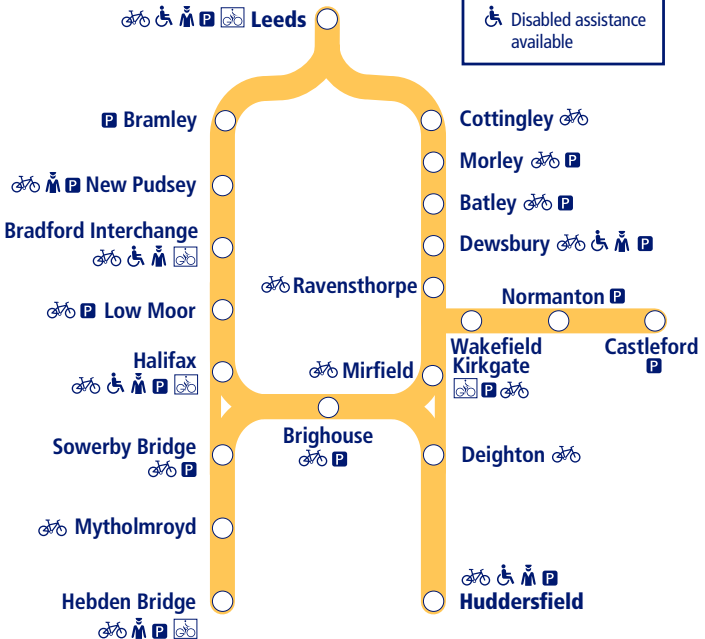

45

Train times

19 May 2019 – 14 December 2019

Leeds to Hebden Bridge and Huddersfield Huddersfield to Castleford

-  Parking available
-  Staff in attendance
-  Bicycle store facility
-  Bike & Go
-  Disabled assistance available

This timetable shows all train services for **Leeds to Hebden Bridge and Huddersfield**. Other operators run direct services between these stations.

How to read this timetable

Look down the left hand column for your departure station. Read across until you find a suitable departure time. Read down the column to find the arrival time at your destination. Through services are shown in bold type (this means you won't have to change trains). Connecting services are shown in light type. If you travel on a connecting service, change at the next station shown in bold or if you arrive on a connecting service, change at the last station shown in bold, unless a footnote advises otherwise.

Minimum connection times

All stations have a minimum connection time of 5 minutes unless stated. Leeds 10 minutes and Wakefield Westgate 7 minutes.

Community Rail Partnerships and community groups

We support a number of active community rail partnerships (CRPs) across our network. CRPs bring together local communities and the rail industry to deliver benefits to both, and encourage use of the lines they represent.