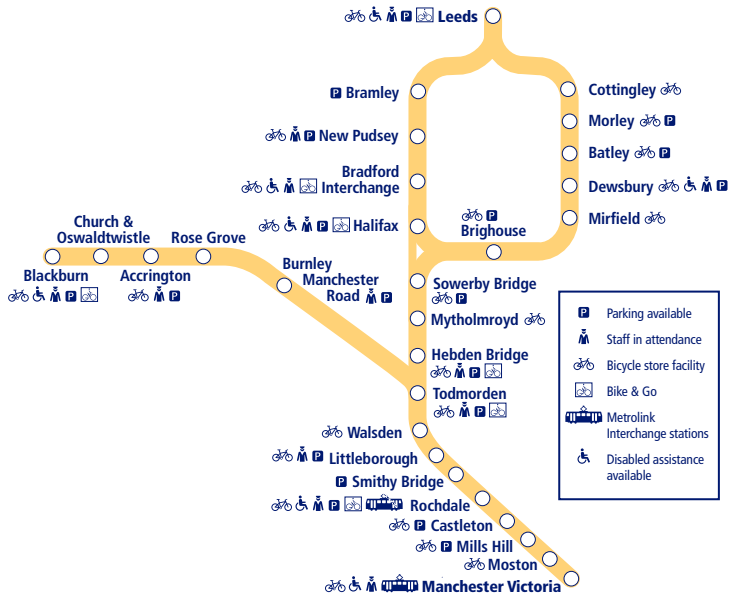

36

Train times

19 May 2019 – 14 December 2019

Leeds to Manchester Victoria via Bradford Interchange/Brighouse and Manchester to Blackburn

This timetable shows a summary of our train services between **Leeds and Manchester Victoria**, and all of our services between **Todmorden**, and **Manchester and Blackburn**.

TransPennine Express also run other non-stop services between **Manchester Victoria – Leeds**. Trains between **York/Leeds and Blackpool** are shown in Timetable 9.

How to read this timetable

Look down the left hand column for your departure station. Read across until you find a suitable departure time. Read down the column to find the arrival time at your destination. Through services are shown in bold type (this means you won't have to change trains). Connecting services are shown in light type. If you travel on a connecting service, change at the next station shown in bold or if you arrive on a connecting service, change at the last station shown in bold, unless a footnote advises otherwise.