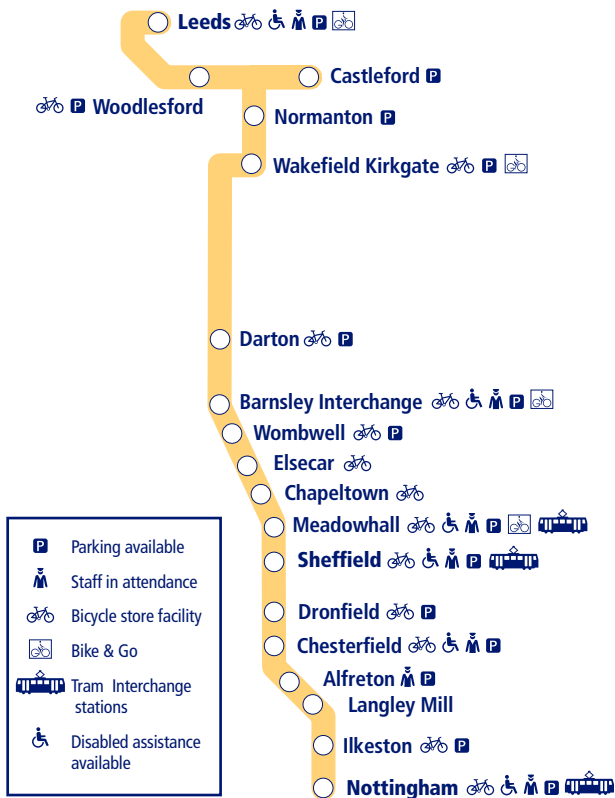

33

Train times

19 May 2019 – 14 December 2019

Leeds to Nottingham via Castleford

This timetable shows a summary of trains between **Nottingham and Leeds** including the Northern service linking the two cities and the East Midlands Trains service between **Nottingham and Sheffield**.

Other trains also run between **Nottingham and Chesterfield, Chesterfield and Sheffield, and Sheffield and Leeds**.

How to read this timetable

Look down the left hand column for your departure station. Read across until you find a suitable departure time. Read down the column to find the arrival time at your destination. Through services are shown in bold type (this means you won't have to change trains). Connecting services are shown in light type. If you travel on a connecting service, change at the next station shown in bold or if you arrive on a connecting service, change at the last station shown in bold, unless a footnote advises otherwise.

Minimum connection times

All stations have a minimum connection time of 5 minutes unless stated. Leeds 10 minutes, Nottingham 8 minutes, Sheffield 7 minutes and Wakefield Kirkgate 4 minutes.

Community Rail Partnerships and community groups

TrainTracker™

For up to date travel information and live departures direct to your mobile, text your station **name** or **location code** to **8 49 50**.

Customers with disabilities or restricted mobility are encouraged to contact our **Customer Experience Centre** who will book assistance for you.