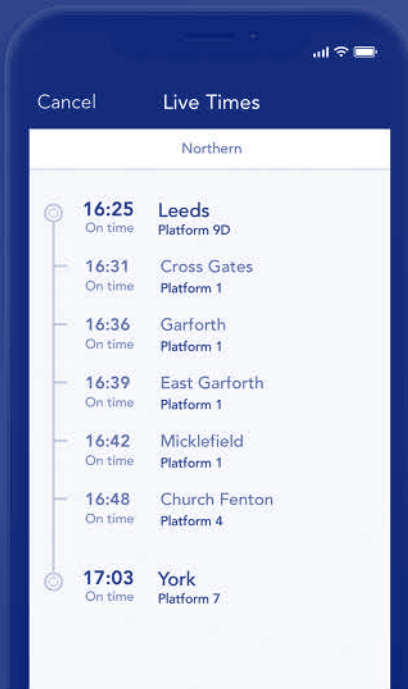

Notes

a Arrival time.

H To Huddersfield.

M To Manchester Piccadilly.

P To Liverpool Lime Street.

EM Service operated by East Midlands Trains.

Nottingham - Leeds

Sundays

Notes

a Arrival time.

Free mobile app

Download and
use for free

NO BOOKING FEES

STRAIGHT TO MOBILE TICKETS

REAL-TIME TRAIN TRAVEL UPDATES

Download the Northern app