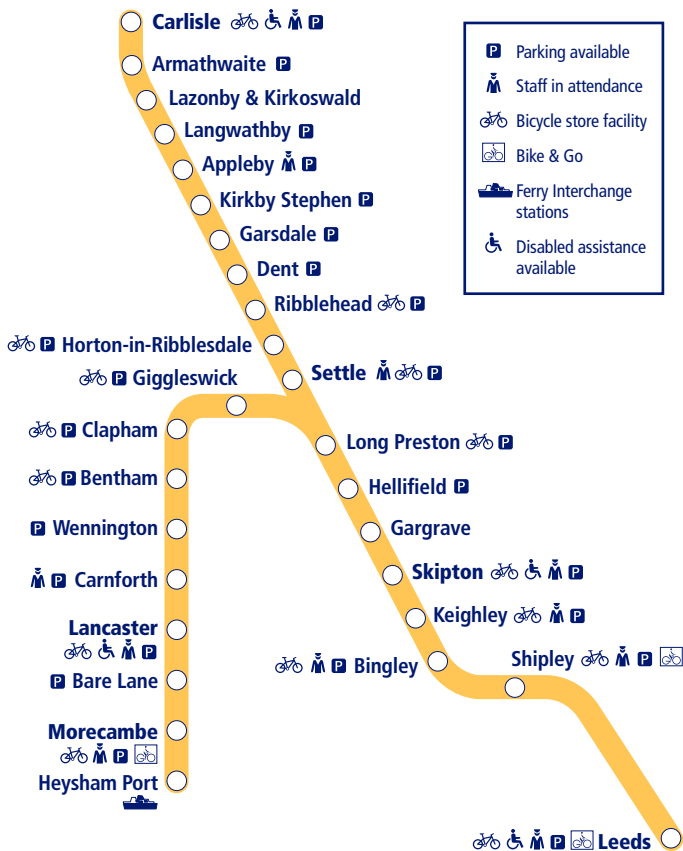

7

Train times

19 May 2019 – 14 December 2019

Leeds to Carlisle Leeds to Morecambe/ Heysham Port