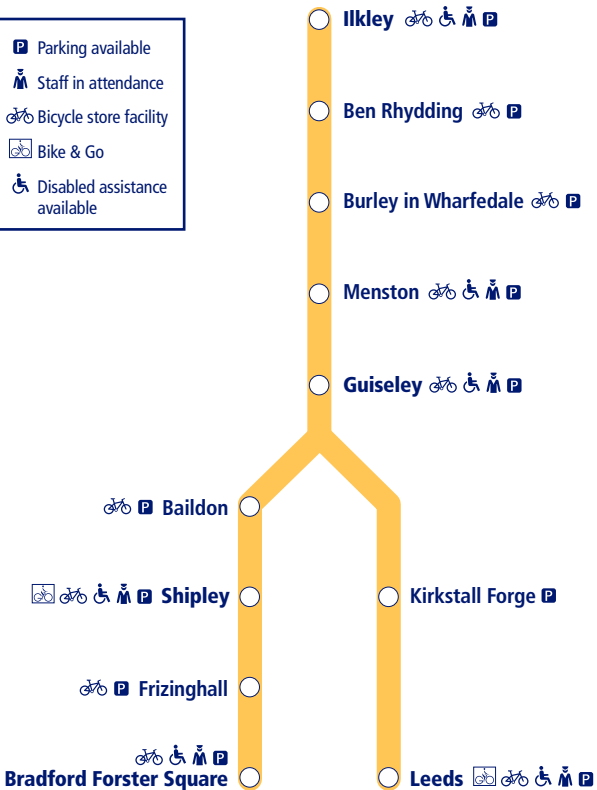

## Ilkley to Leeds and Bradford Forster Square (Wharfedale Line)

-  Parking available
-  Staff in attendance
-  Bicycle store facility
-  Bike & Go
-  Disabled assistance available

This timetable shows all train services between **Ilkley and Leeds/Bradford Forster Square**.